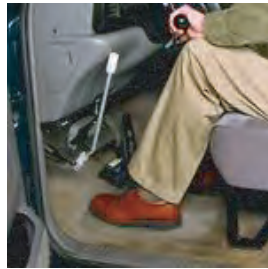

Foot Controls

Brake Guard

Left Foot Accelerator

Accelerator /
Brake Guard

These units can be customized fitted to most vehicles.

Extension Controls

VEIGEL offers an wide range of options for a variety of applications.

* Hand Controls

* Foot Controls

* Extension Controls

Park Brake Extension

Gear Selector Extension

Right Hand Turn Signal Lever Extension

Dash Mounted Gear Shift

T-Handle Mounted Gear Shift

Drop Style Turn Signal Lever Extension

Hand Style Emergency Brake