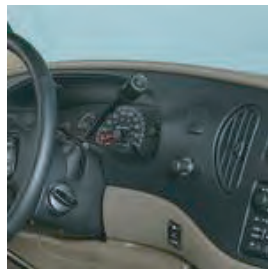

Foot Controls

Brake Guard

Left Foot Accelerator

Accelerator /
Brake Guard

These units can be customized fitted to most vehicles.

Extension Controls

VEIGEL offers an wide range of options for a variety of applications.

* Hand Controls

* Foot Controls

* Extension Controls

Park Brake Extension

Gear Selector Extension

Right Hand Turn Signal Lever Extension

Dash Mounted Gear Shift

T-Handle Mounted Gear Shift

Drop Style Turn Signal Lever Extension

Hand Style Emergency Brake